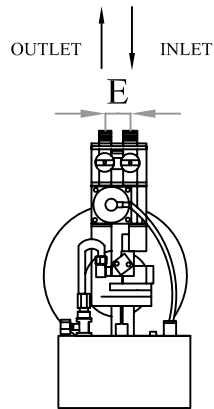

# WATERGROUP ULTRA MICRO FILTER

TOP VIEW -MINERAL TANK

DIMENSIONS INCHES (CM)

	WGULTRAMF75	WGULTRAMF100	WGULTRAMF150	WGULTRAMF200
<b>A</b>	8 (20)	9 (23)	10 (25)	12 (30)
<b>B</b>	54 (137)	55 (140)	61 (155)	59 (150)
<b>C</b>	19 (48)	19 (48)	19 (48)	19 (48)
<b>D</b>	49 (124)	50 (127)	56 (142)	54 (137)
<b>E</b>	2 (5)	2 (5)	2 (5)	2 (5)

FRONT VIEW -MINERAL TANK

SIDE VIEW -MINERAL TANK

BACK VIEW -MINERAL TANK