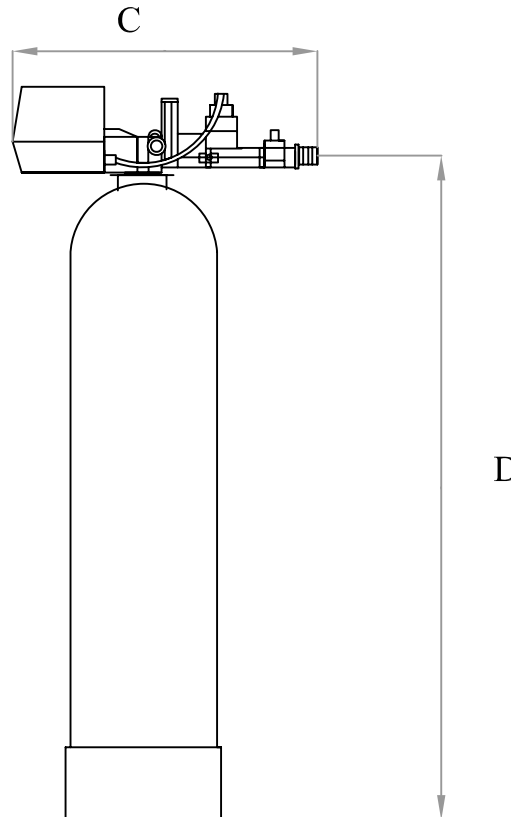

# WATERGROUP ULTRA MICRO FILTER

TOP VIEW -MINERAL TANK

DIMENSIONS INCHES (CM)

	WGULTRAMF75	WGULTRAMF100	WGULTRAMF150	WGULTRAMF200
<b>A</b>	8 (20)	9 (23)	10 (25)	12 (30)
<b>B</b>	54 (137)	55 (140)	61 (155)	59 (150)
<b>C</b>	19 (48)	19 (48)	19 (48)	19 (48)
<b>D</b>	49 (124)	50 (127)	56 (142)	54 (137)
<b>E</b>	2 (5)	2 (5)	2 (5)	2 (5)

FRONT VIEW -MINERAL TANK

SIDE VIEW -MINERAL TANK

BACK VIEW -MINERAL TANK